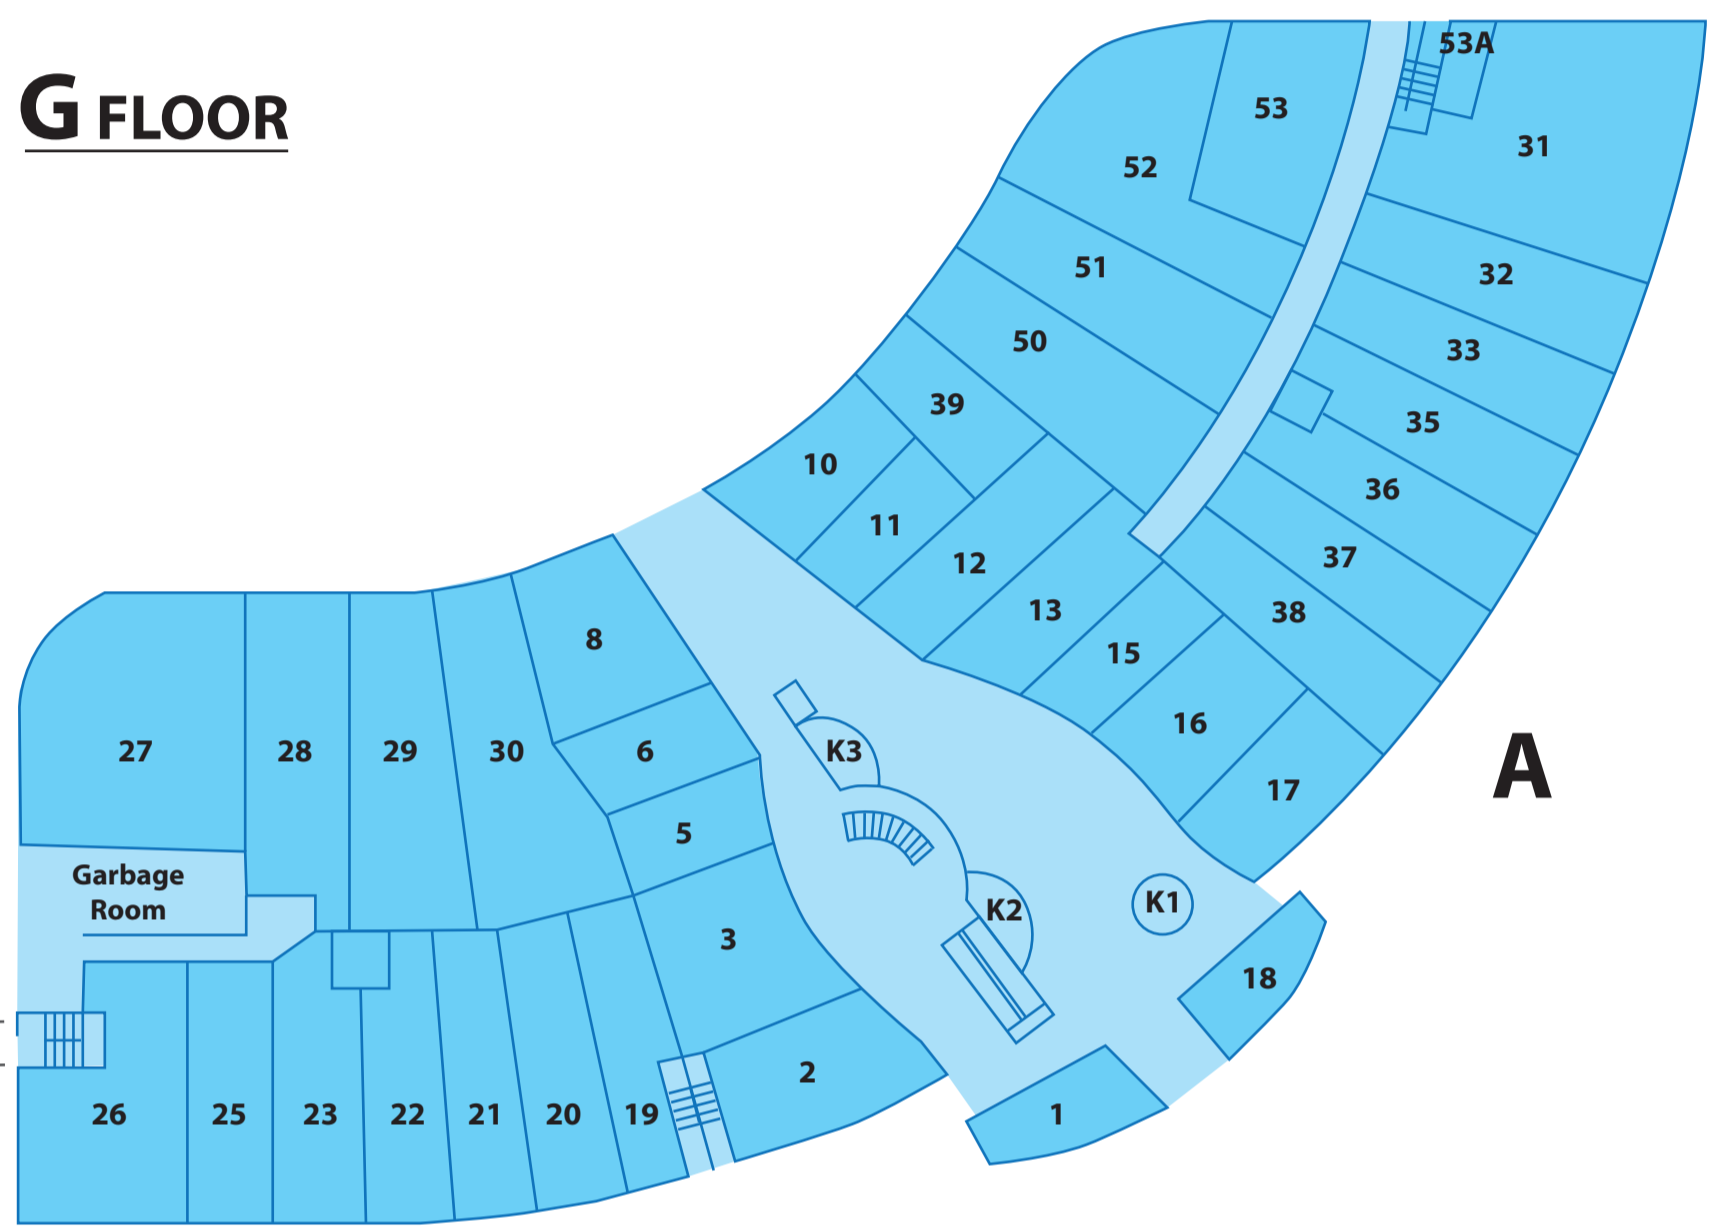

# TIMES SQUARE

550 Highway 7 East, Richmond Hill

**E**

**C**

**B**

## G FLOOR

**A**

## 2<sup>nd</sup> FLOOR

**E**

**A**

## 3<sup>rd</sup> FLOOR

**E**

**A**