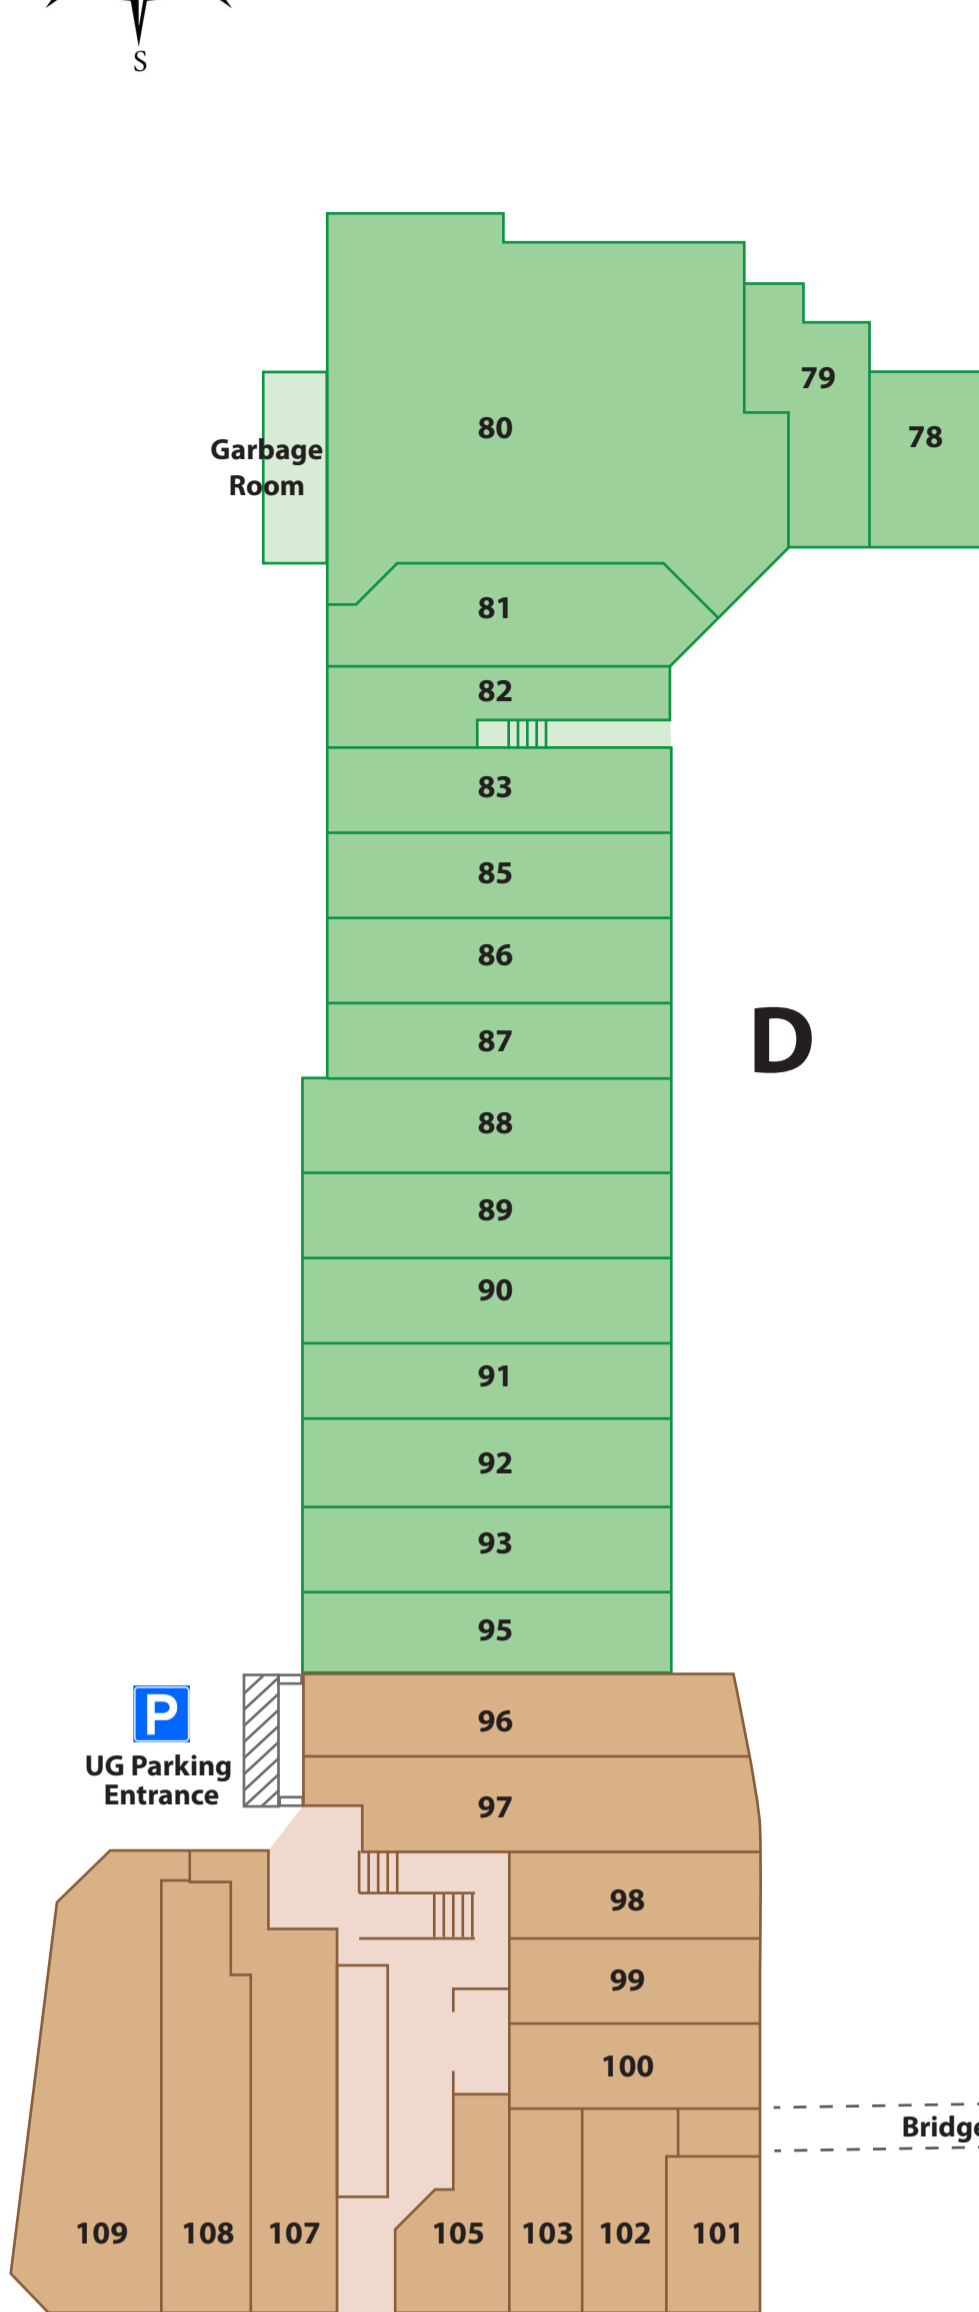

# TIMES SQUARE

550 Highway 7 East, Richmond Hill

**E**

**C**

**B**

## G FLOOR

**A**

## 2<sup>nd</sup> FLOOR

**E**

**A**

## 3<sup>rd</sup> FLOOR

**E**

**A**